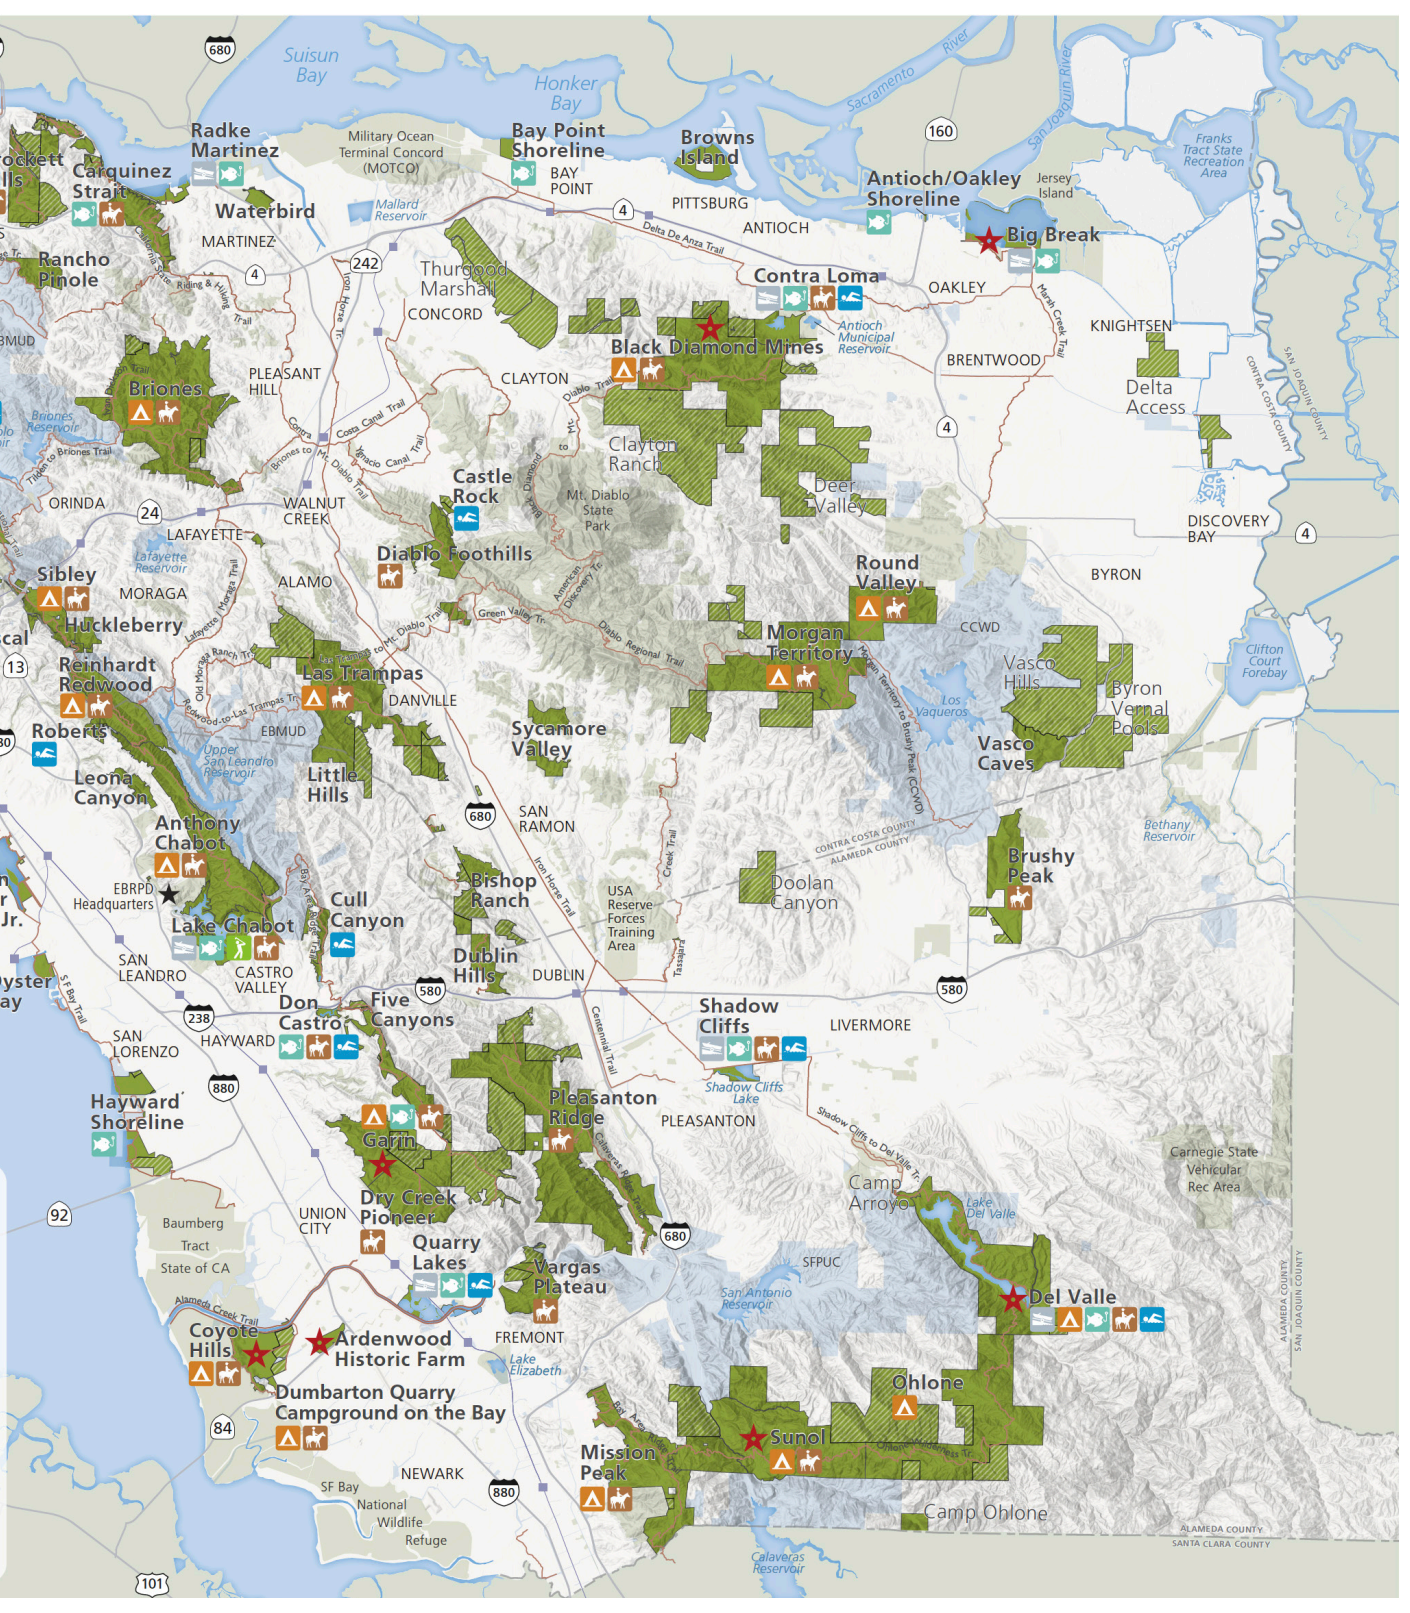

East Bay Regional Park District

	Regional Parklands		Boating
	Parklands in Planning or Preserve; No Access		Camping
	Regional Shoreline Water Boundary		Fishing
	Other Open Space		Golfing
	Water District Land		Horse Trailer Parking
	Regional Trails		Swimming
	EBRPD Visitor Center		BART

0 5 10 miles

North ↑

ALAMEDA COUNTY
 SAN JOAQUIN COUNTY
 CONTRA COSTA COUNTY
 SANTA CLARA COUNTY